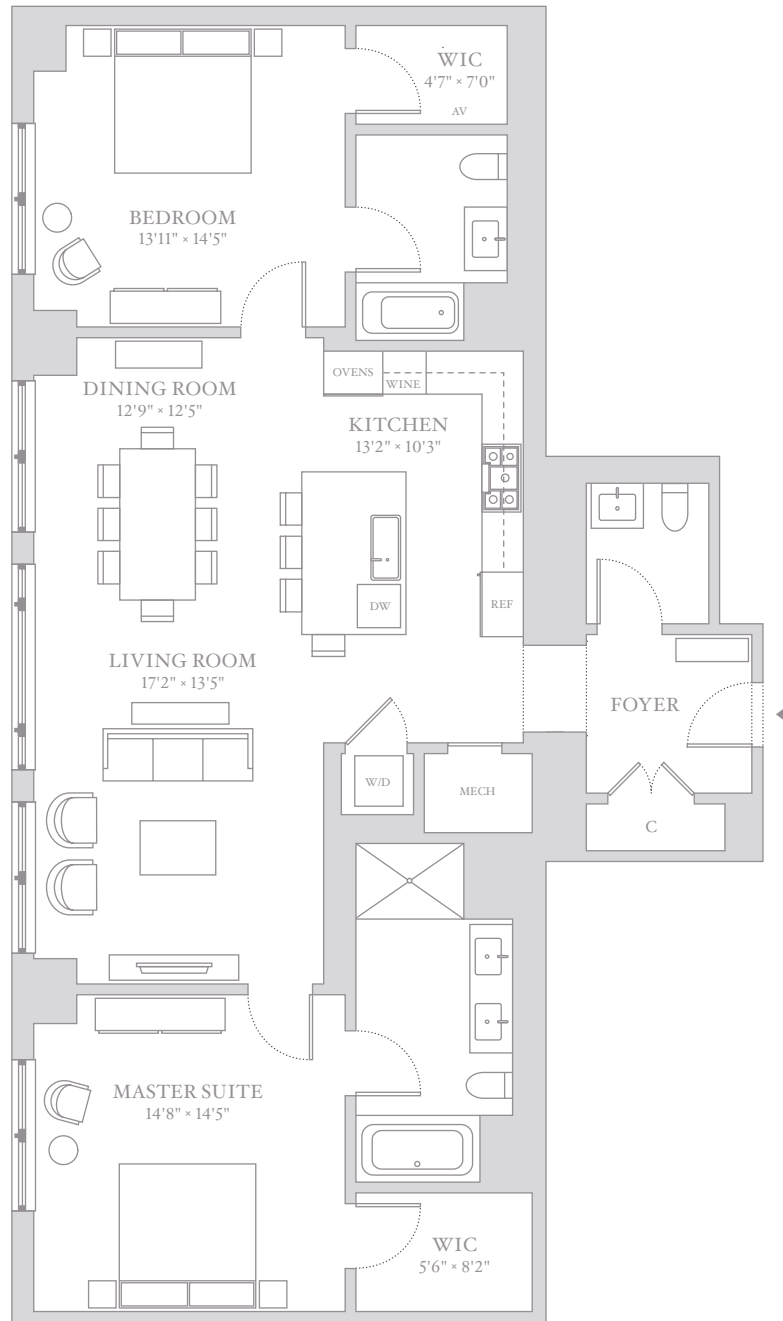

ONE BENNETT PARK

RESIDENCE 04

FLOORS 42-47

2 BEDROOMS • 2 BATHROOMS • POWDER ROOM • 1,737 SQ. FT. • 161 SQ. M.
 MASTER SUITE • FOYER • DINING ROOM

SALES SUITE: 350 W HUBBARD ST, SUITE 300 • CHICAGO, IL 60654 • 312 662 1900 • ONEBENNETTPARK.COM • INFO@ONEBENNETTPARK.COM
 EXCLUSIVE SALES AGENT RELATED REALTY • DEVELOPER LICENSE NUMBER: 2411158

FLOOR PLANS AND DIMENSIONS ARE FOR REFERENCE ONLY. LAYOUT OF ROOM SIZES AND FINISHES SHALL BE AS CONSTRUCTED. ACCURACY OF INFORMATION INCLUDING MEASUREMENTS IS NOT GUARANTEED.